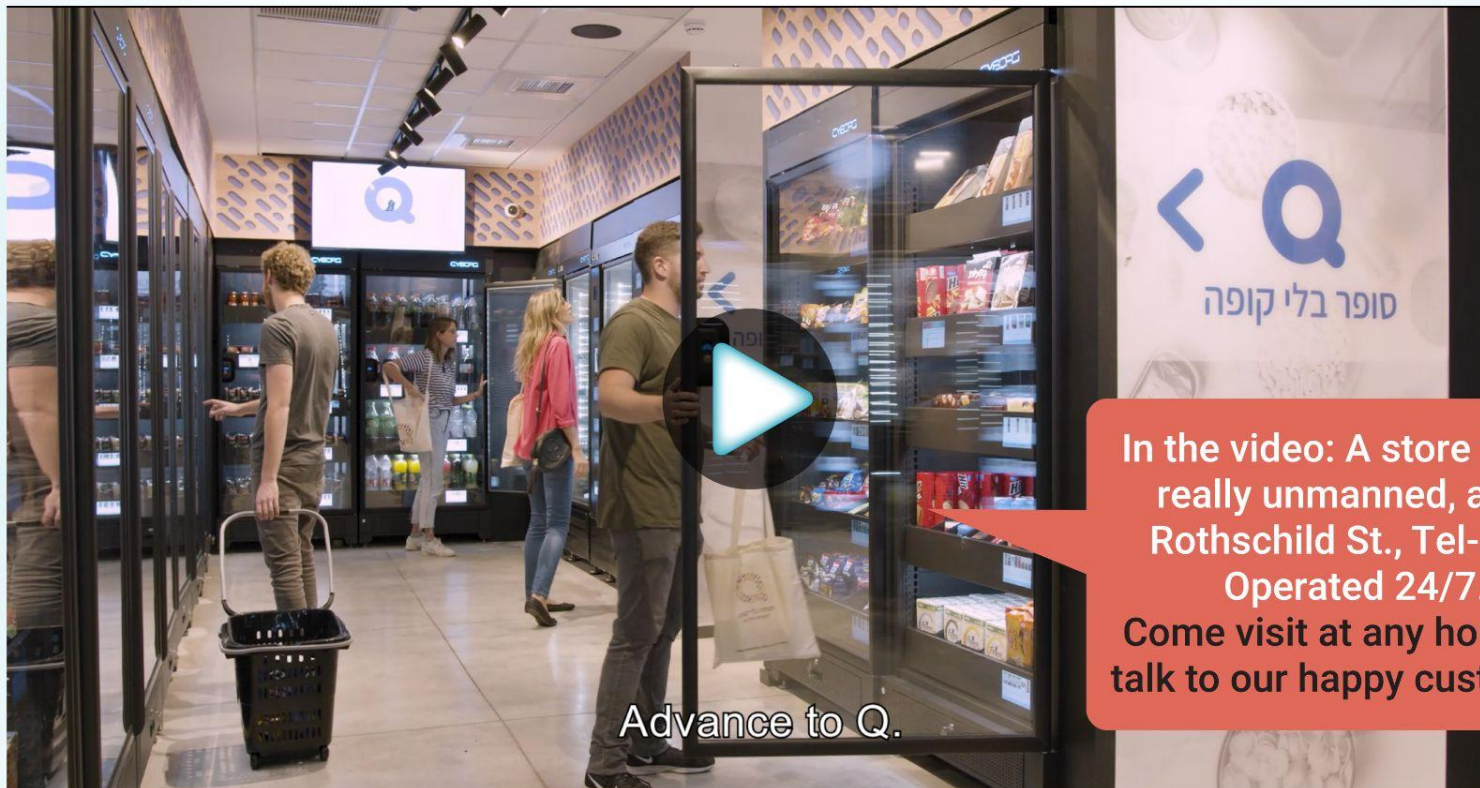

CYBORG

LIKE ANY STORE - BUT QUEUELESS

Same as conventional grocery

But without a cash register

Our technology
is already
operational and
ready for delivery

- 1 Do you like paying cashiers?
- 2 Do your customers like to stand in lines?

Even if the answer to both questions is "yes" We are approaching the days when cashiers will no longer want to go to work

**Are you ready
for this era?**

Advance to Q.

In the video: A store that is really unmanned, at 27 Rothschild St., Tel-Aviv. Operated 24/7. Come visit at any hour and talk to our happy customers