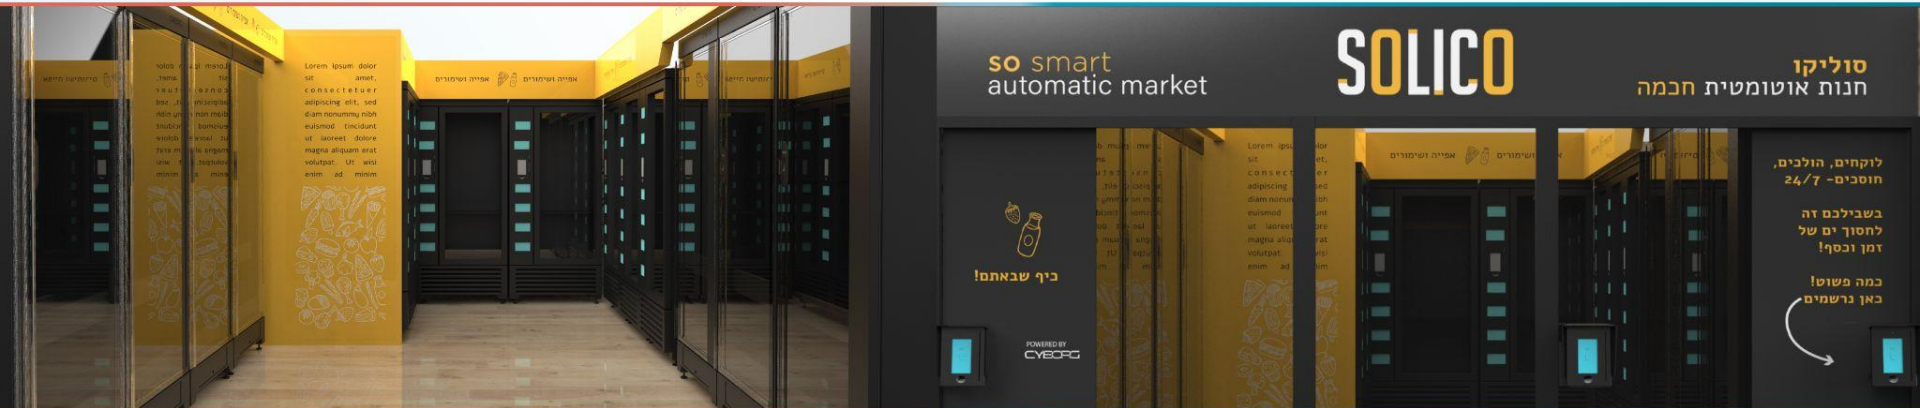

8 inspectors in front of cameras who will repair customers' carts

Our unique wholistic software

An All-Encompassing ERP System:

Supply chain

Logistics

Distribution

Marketing

Invoicing

Key Features

Smart Storage System

Smart shelves with built-in weighing scales and computer vision

Operating Management Software

Interfaces with hardware, analyzes in-store activities, performs full management operations