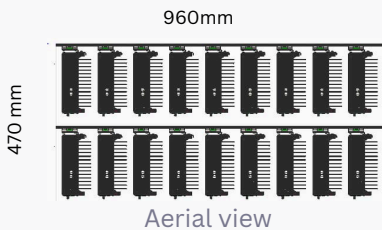

Empower your Edge with HQ-BOX2: Eco-design server for data centers

The HQ-Box2 is a **fanless, energy-efficient** solution designed for **micro data centers**. It provides high-performance edge computing while **minimizing power consumption** producing **zero noise**. Ideal for sustainable data center operations, The HQ-Box2 offers scalable power and performance with a minimal environmental footprint.

- **Up to 18 servers per 6U rack**
- **Low Co2 emissions**
- **Maintenance free**
- **24/7/365 Operation**

Unit Specifications:

- **Processor:** Intel® Xeon® D-1700 / Xeon D-1800
- **Cores:** Up to 10 cores per unit
- **Memory:** Up to 384 GB per unit
- **Ports:** Up to 8 x SFP+ 1/10/25 Gb ports
- **Management:** OpenBMC based IPMI 2.0