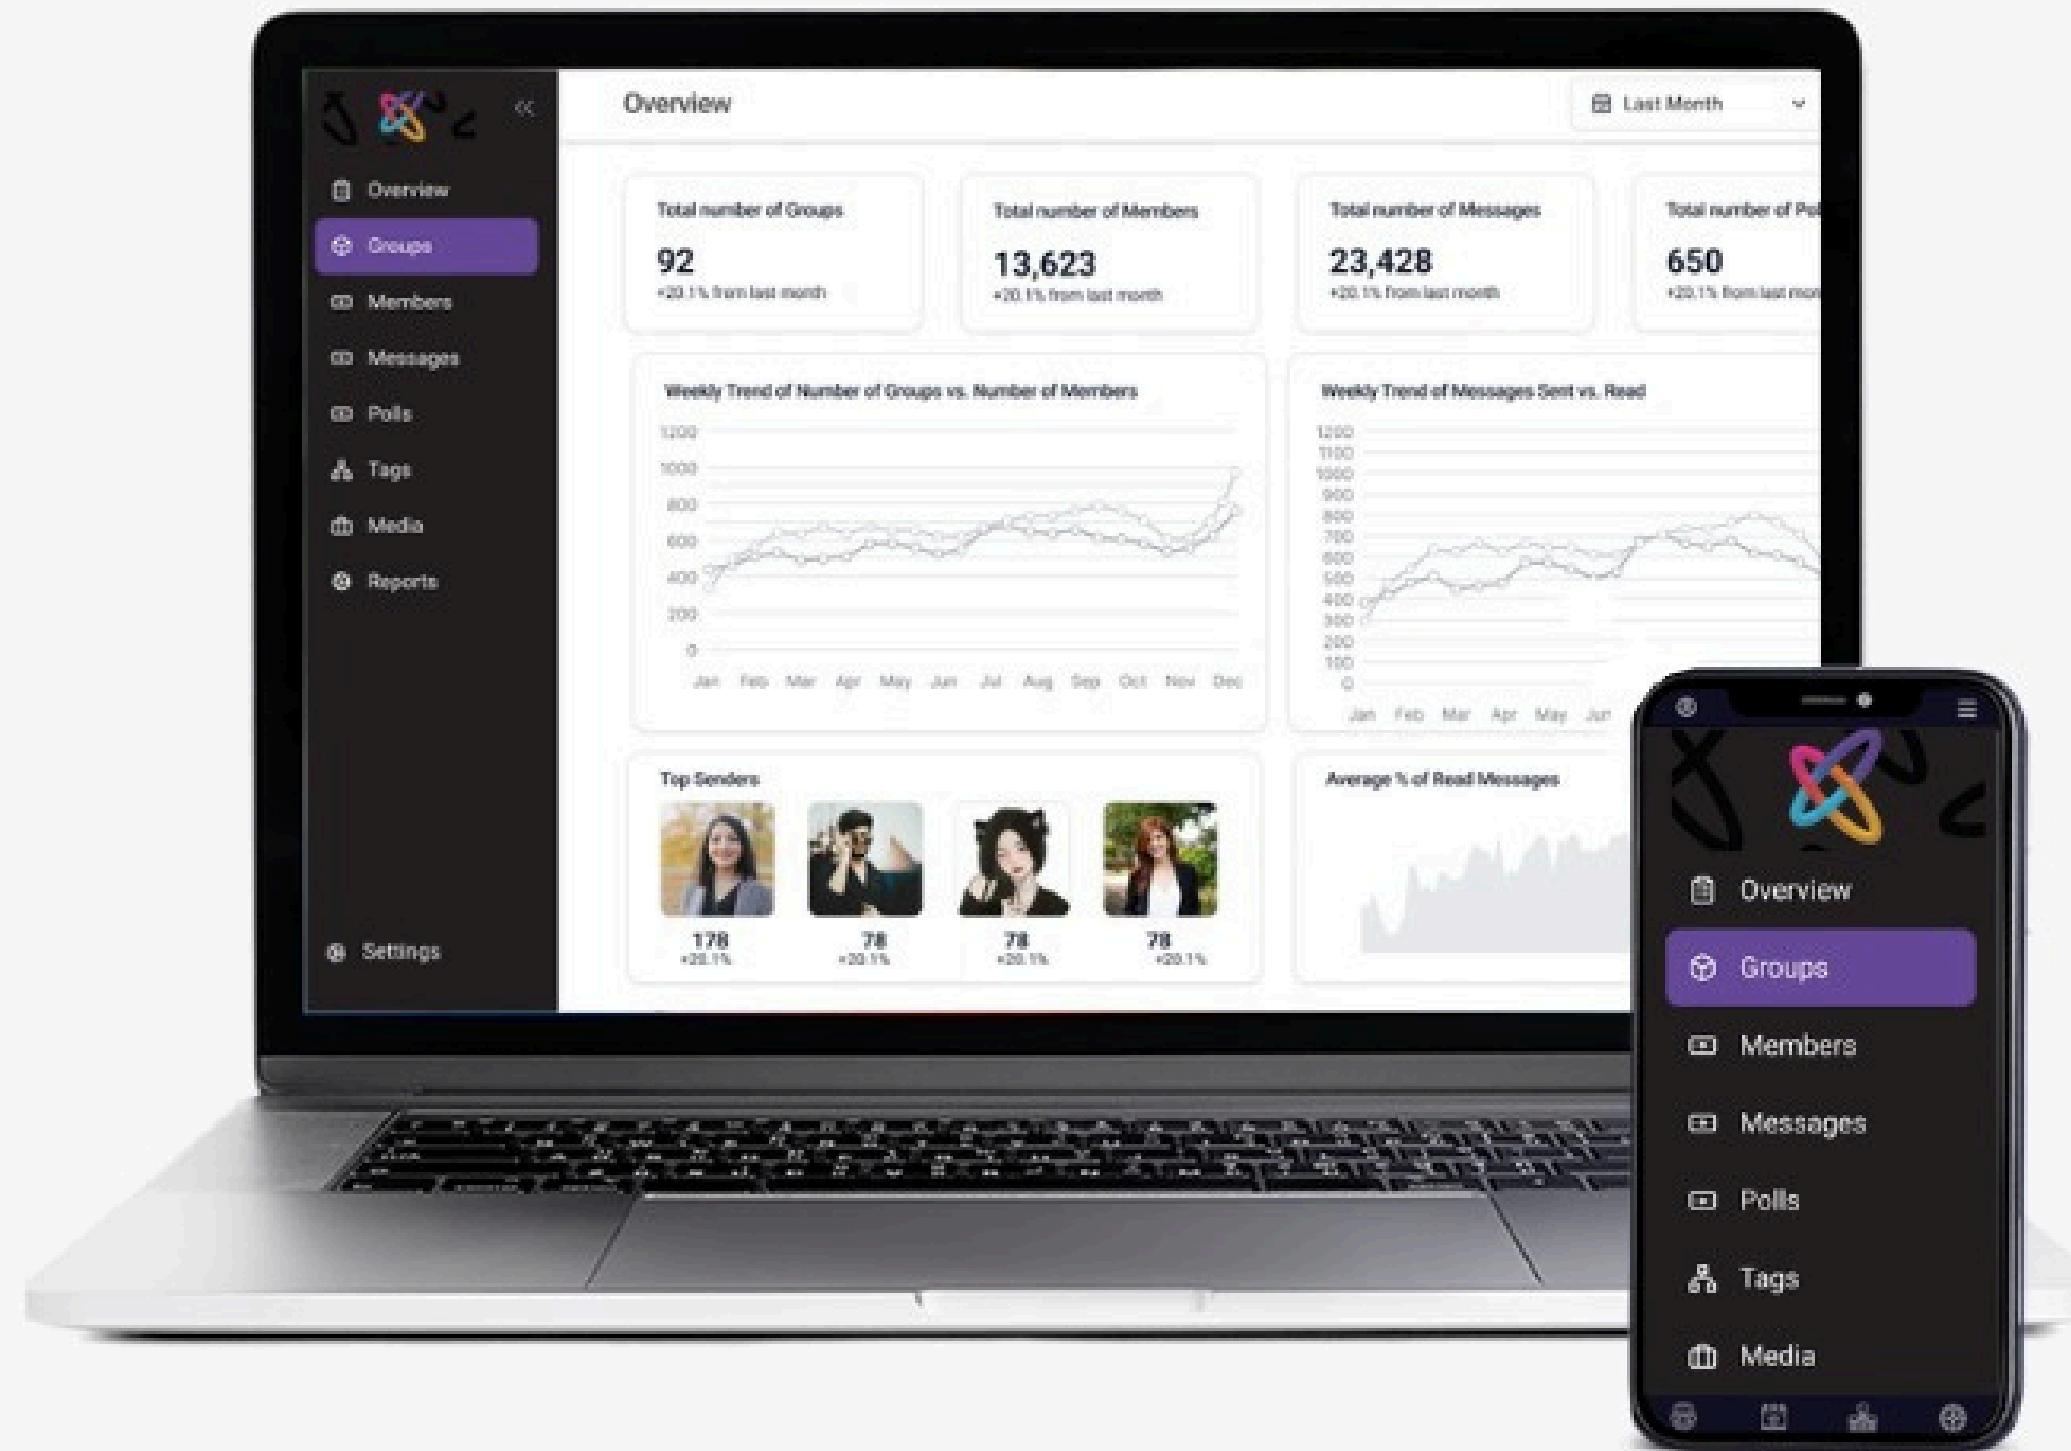

Look & Feel