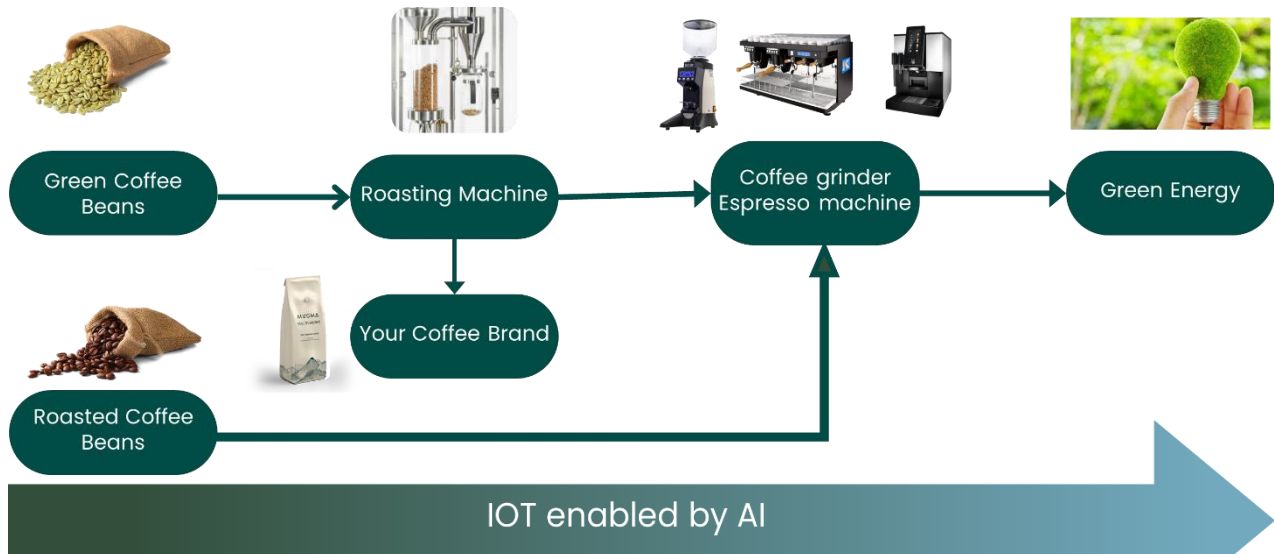

MUGMA

— Coffee Technologies —

We are a **coffee technology company**, deeply rooted in the world of coffee. The prevailing trend in the coffee industry centers around the **exquisite flavor of freshly brewed coffee**. Our unwavering mission is to **consistently deliver this unparalleled taste of the finest fresh coffee**. To achieve this, we harness the **power of information technology and artificial intelligence**.

Craft Your Coffee Journey: Choose Your Essentials

MUGMA Coffee Technologies -Some elements

IoT/en/Coffee

Your coffee operation's technological heart, with real-time data and maintenance alerts embedded in all electric coffee machines.

MUGMA Roaster

More than a roasting machine, it's a new revenue stream. Freshly roasted coffee distinguishes your business and attracts customers.

Pay-Per-Cup

Our IoT-enabled machines allow customers to pay based on actual usage, aligning costs directly with consumption and ensuring cost-effectiveness.