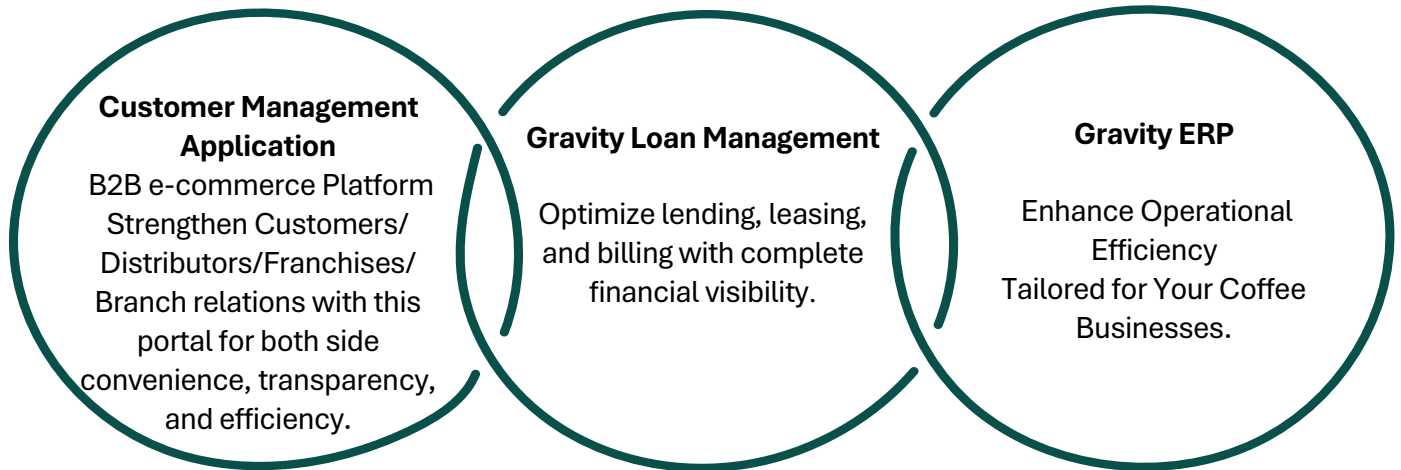

Elevate Your Business with Mugma Software

Take your coffee operations to the next level with our suite of leading software solutions:

Flexible Financing & Business Growth Solutions

Our financing solutions are crafted to make premium coffee technology accessible, helping businesses remain competitive in the coffee industry.

Leasing Options

Acquire our state-of-the-art coffee and roasting machines with manageable monthly payments. Post-lease, the equipment becomes an asset to your business.

Software Services

Our Gravity system and other software solutions enhance client efficiency and drive revenue growth. They streamline operations and provide insights for improved profitability.

MUGMA Roaster

More than a roasting machine, it's a new revenue stream. Freshly roasted coffee distinguishes your business and attracts customers.

Pay-Per-Cup

Our IoT-enabled machines allow customers to pay based on actual usage, aligning costs directly with consumption and ensuring cost-effectiveness.

We are dedicated to pioneering technological advancements in the coffee industry, integrating AI and IoT technologies, developing ERP for the coffee world to foster an ecosystem that delivers seamless end-to-end coffee solutions for every hospitality and retail segment. We're revolutionizing the coffee realm by merging superior business acumen with consumer insights and smart technology. Our mission is to curate unparalleled coffee encounters through cutting-edge innovation, tailored to our customers' desires and preferences.