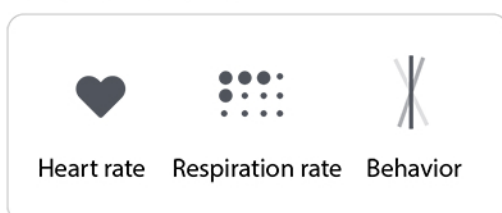

Personal sensors