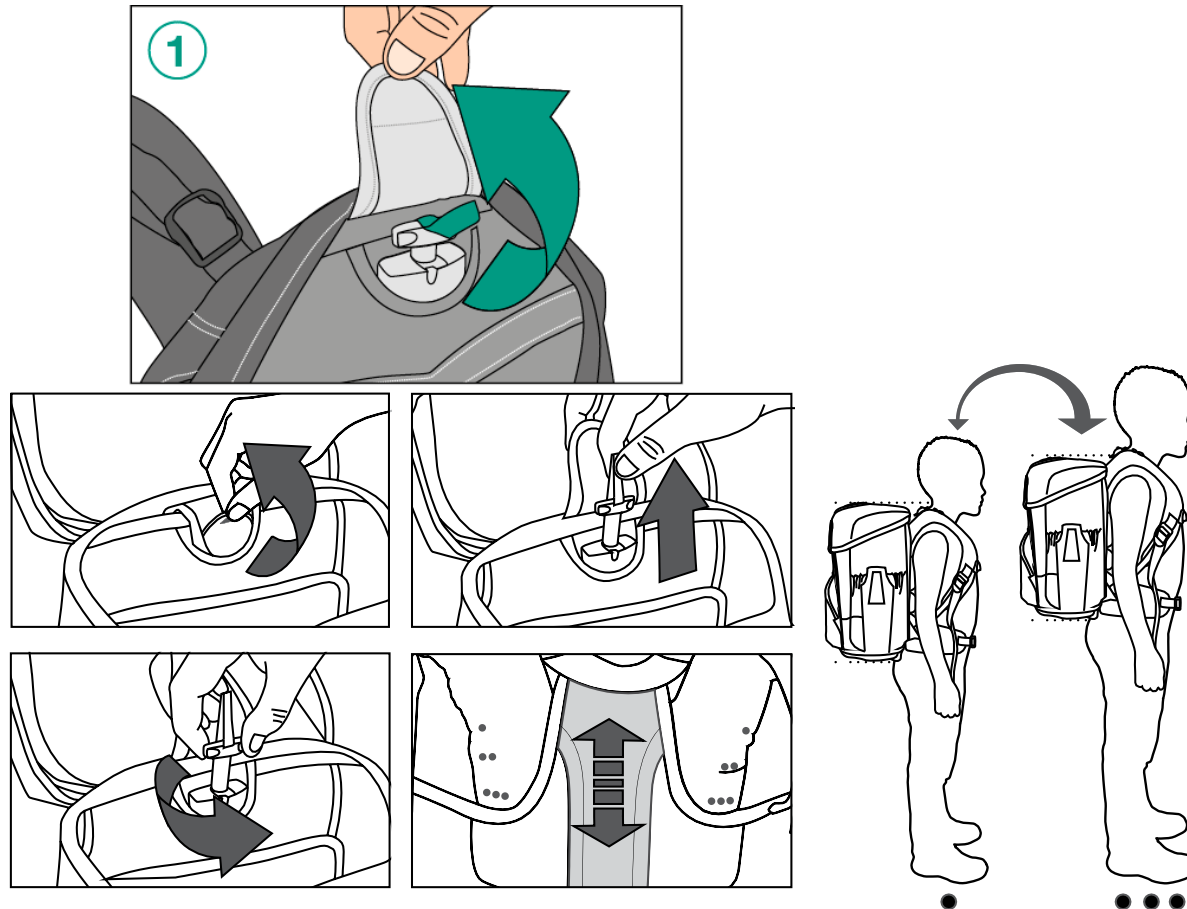

- Ergonomically optimize with medical experts

Precision
School Bag

Ergonomic

- Hanging loop
- Position adjustment straps for back-friendly & body-hugging positioning of the backpack
- Soft, breathable back padding
- Enhanced, ergonomic back shape and padding
- SLS, the carrying system that grows with the child
- Retroreflective strips
- Padded shoulder straps
- Height-adjustable chest strap for tight fit of shoulder straps
- Removable waist belt for optimal weight distribution

Ergonomic

Streamlined setting

The SLS offers seamless adjustability with just a few simple steps – even while your child wears the school bag! Easily modify the back length using the interior turning handle. Intuitive points system on the bag's back provides clear guidance: 1 point for the smallest setting, 3 points for the largest.