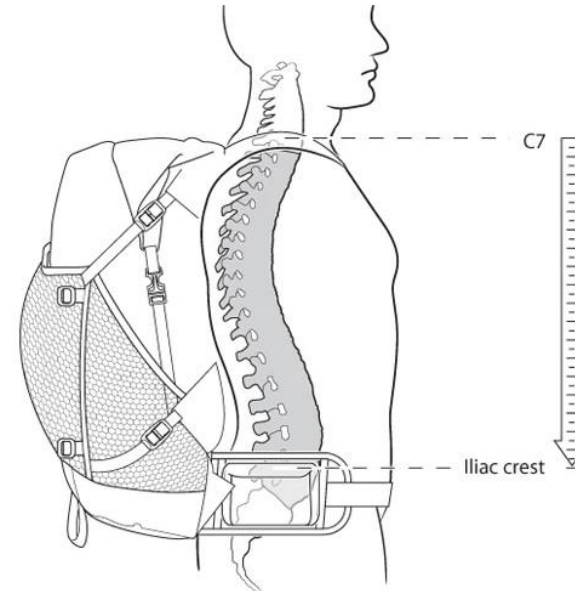

- **SLS - Sophisticated load-carrying system**

Meticulously designed to provide ergonomic support, safeguarding your child's back throughout their daily activities.

Easily adjustable, the SLS seamlessly accommodates your child's growth, catering to heights from approximately 40'' to 59'', guaranteeing a snug and comfortable fit for years ahead, fostering proper posture and comfort throughout their schooling journey.

- Ergonomically optimize with medical experts

Precision
School Bag

Ergonomic

- Hanging loop
- Position adjustment straps for back-friendly & body-hugging positioning of the backpack
- Soft, breathable back padding
- Enhanced, ergonomic back shape and padding
- SLS, the carrying system that grows with the child
- Retroreflective strips
- Padded shoulder straps
- Height-adjustable chest strap for tight fit of shoulder straps
- Removable waist belt for optimal weight distribution

Ergonomic

Streamlined setting

The SLS offers seamless adjustability with just a few simple steps – even while your child wears the school bag! Easily modify the back length using the interior turning handle. Intuitive points system on the bag's back provides clear guidance: 1 point for the smallest setting, 3 points for the largest.