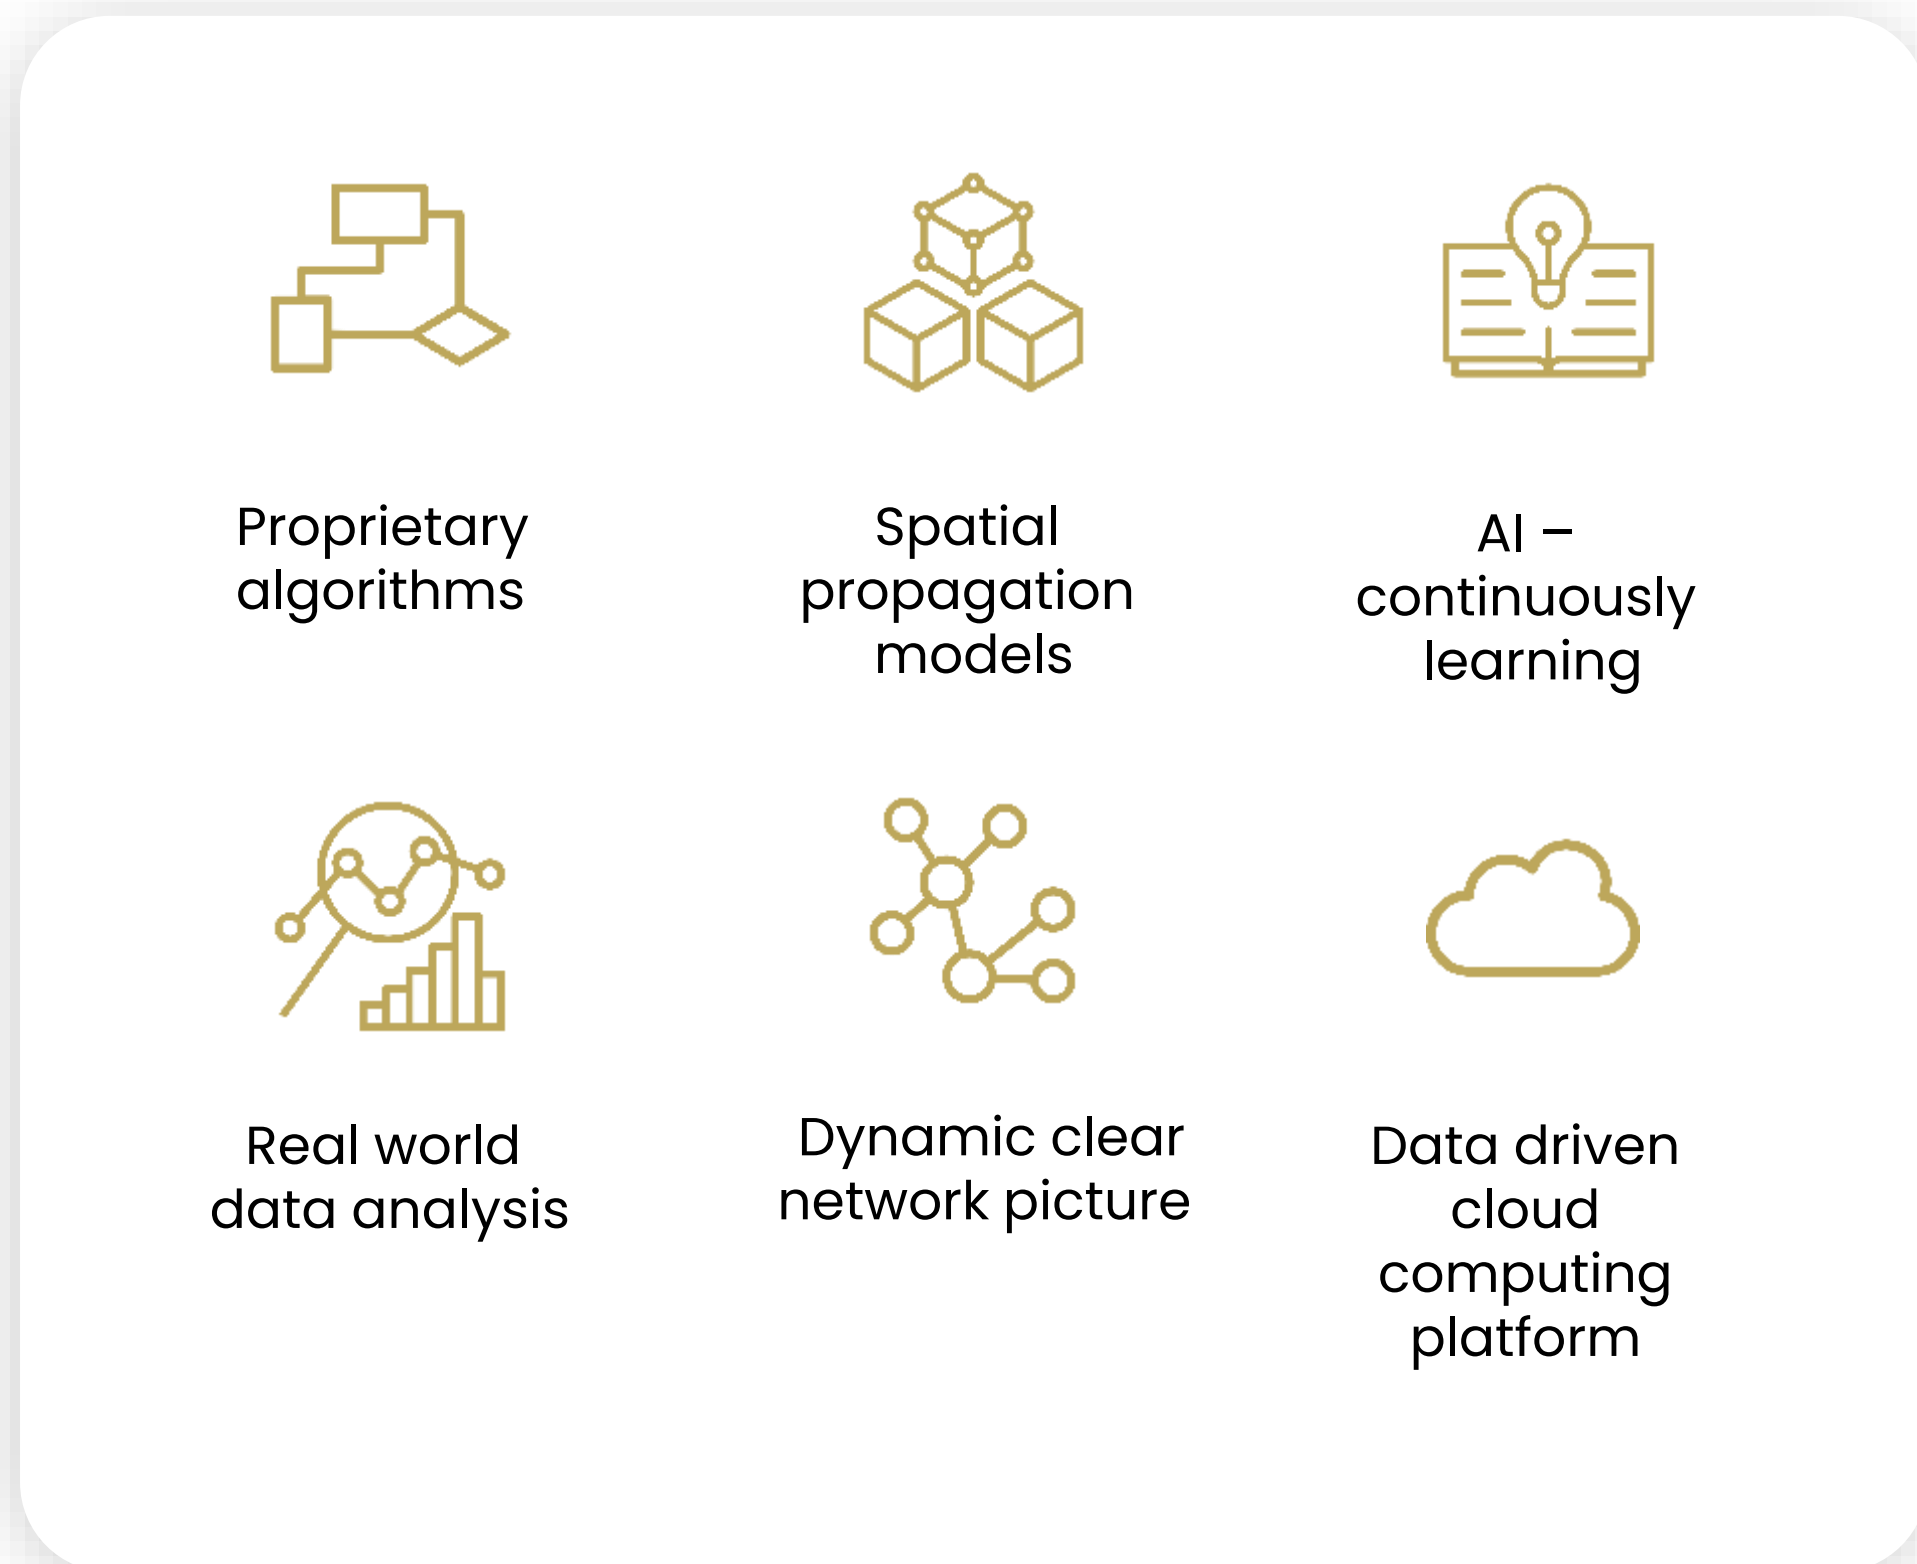

# Flycomm's AI-powered Platform

Empowering Cristal Clear Clarity  
to complex wireless networks

The screenshot displays the Flycomm AI-powered platform interface. The main view is a map of Jerusalem with various data overlays. The interface includes a navigation bar at the top with 'Flycomm', 'Overview', 'Reports', and 'Maps' tabs. A search bar is located at the top center. On the left side, there is a 'Filters' panel with options for Providers (Partner, Cellcom, Telephone), Technology (3G, 4G, 5G), Display Mode (Samples, Prediction), Data Source (Latest), Bands (Select Bands), Signal Type (RSRP), and Environment (Aerial, Outdoor, Vehicle, Indoor). On the right side, there is a 'Statistics' section with a bar chart showing coverage distribution across different signal strength ranges. Below the bar chart is a 'Coverage Distribution' section with a bell curve graph. At the bottom right, there is an 'Application Quality' table.

# Flycomm Real World Application

Intended for Public safety & Security forces, Critical Infrastructure providers, and Smart Cities.

- 1 Dynamic monitoring & managing of wireless coverage & connectivity
- 2 Optimized data networks for outdoor, indoor and aerial environment
- 3 Optimized data networks for various & all needed applications
- 4 Centralized platform for Planning, Mapping , Monitoring & Managing
- 5 Intuitive & easy-to-use platform that enables any personnel to seamlessly access and manage critical wireless connectivity
- 6 Continually adding new capabilities while using cutting-edges technologies

# Flycomm's technology enables Visibility, Managing & Planning

Through expansive data analysis and unique AI algorithms, Flycomm simplifies the planning, monitoring, and management of wireless connectivity, making communication landscapes smart and effortless.