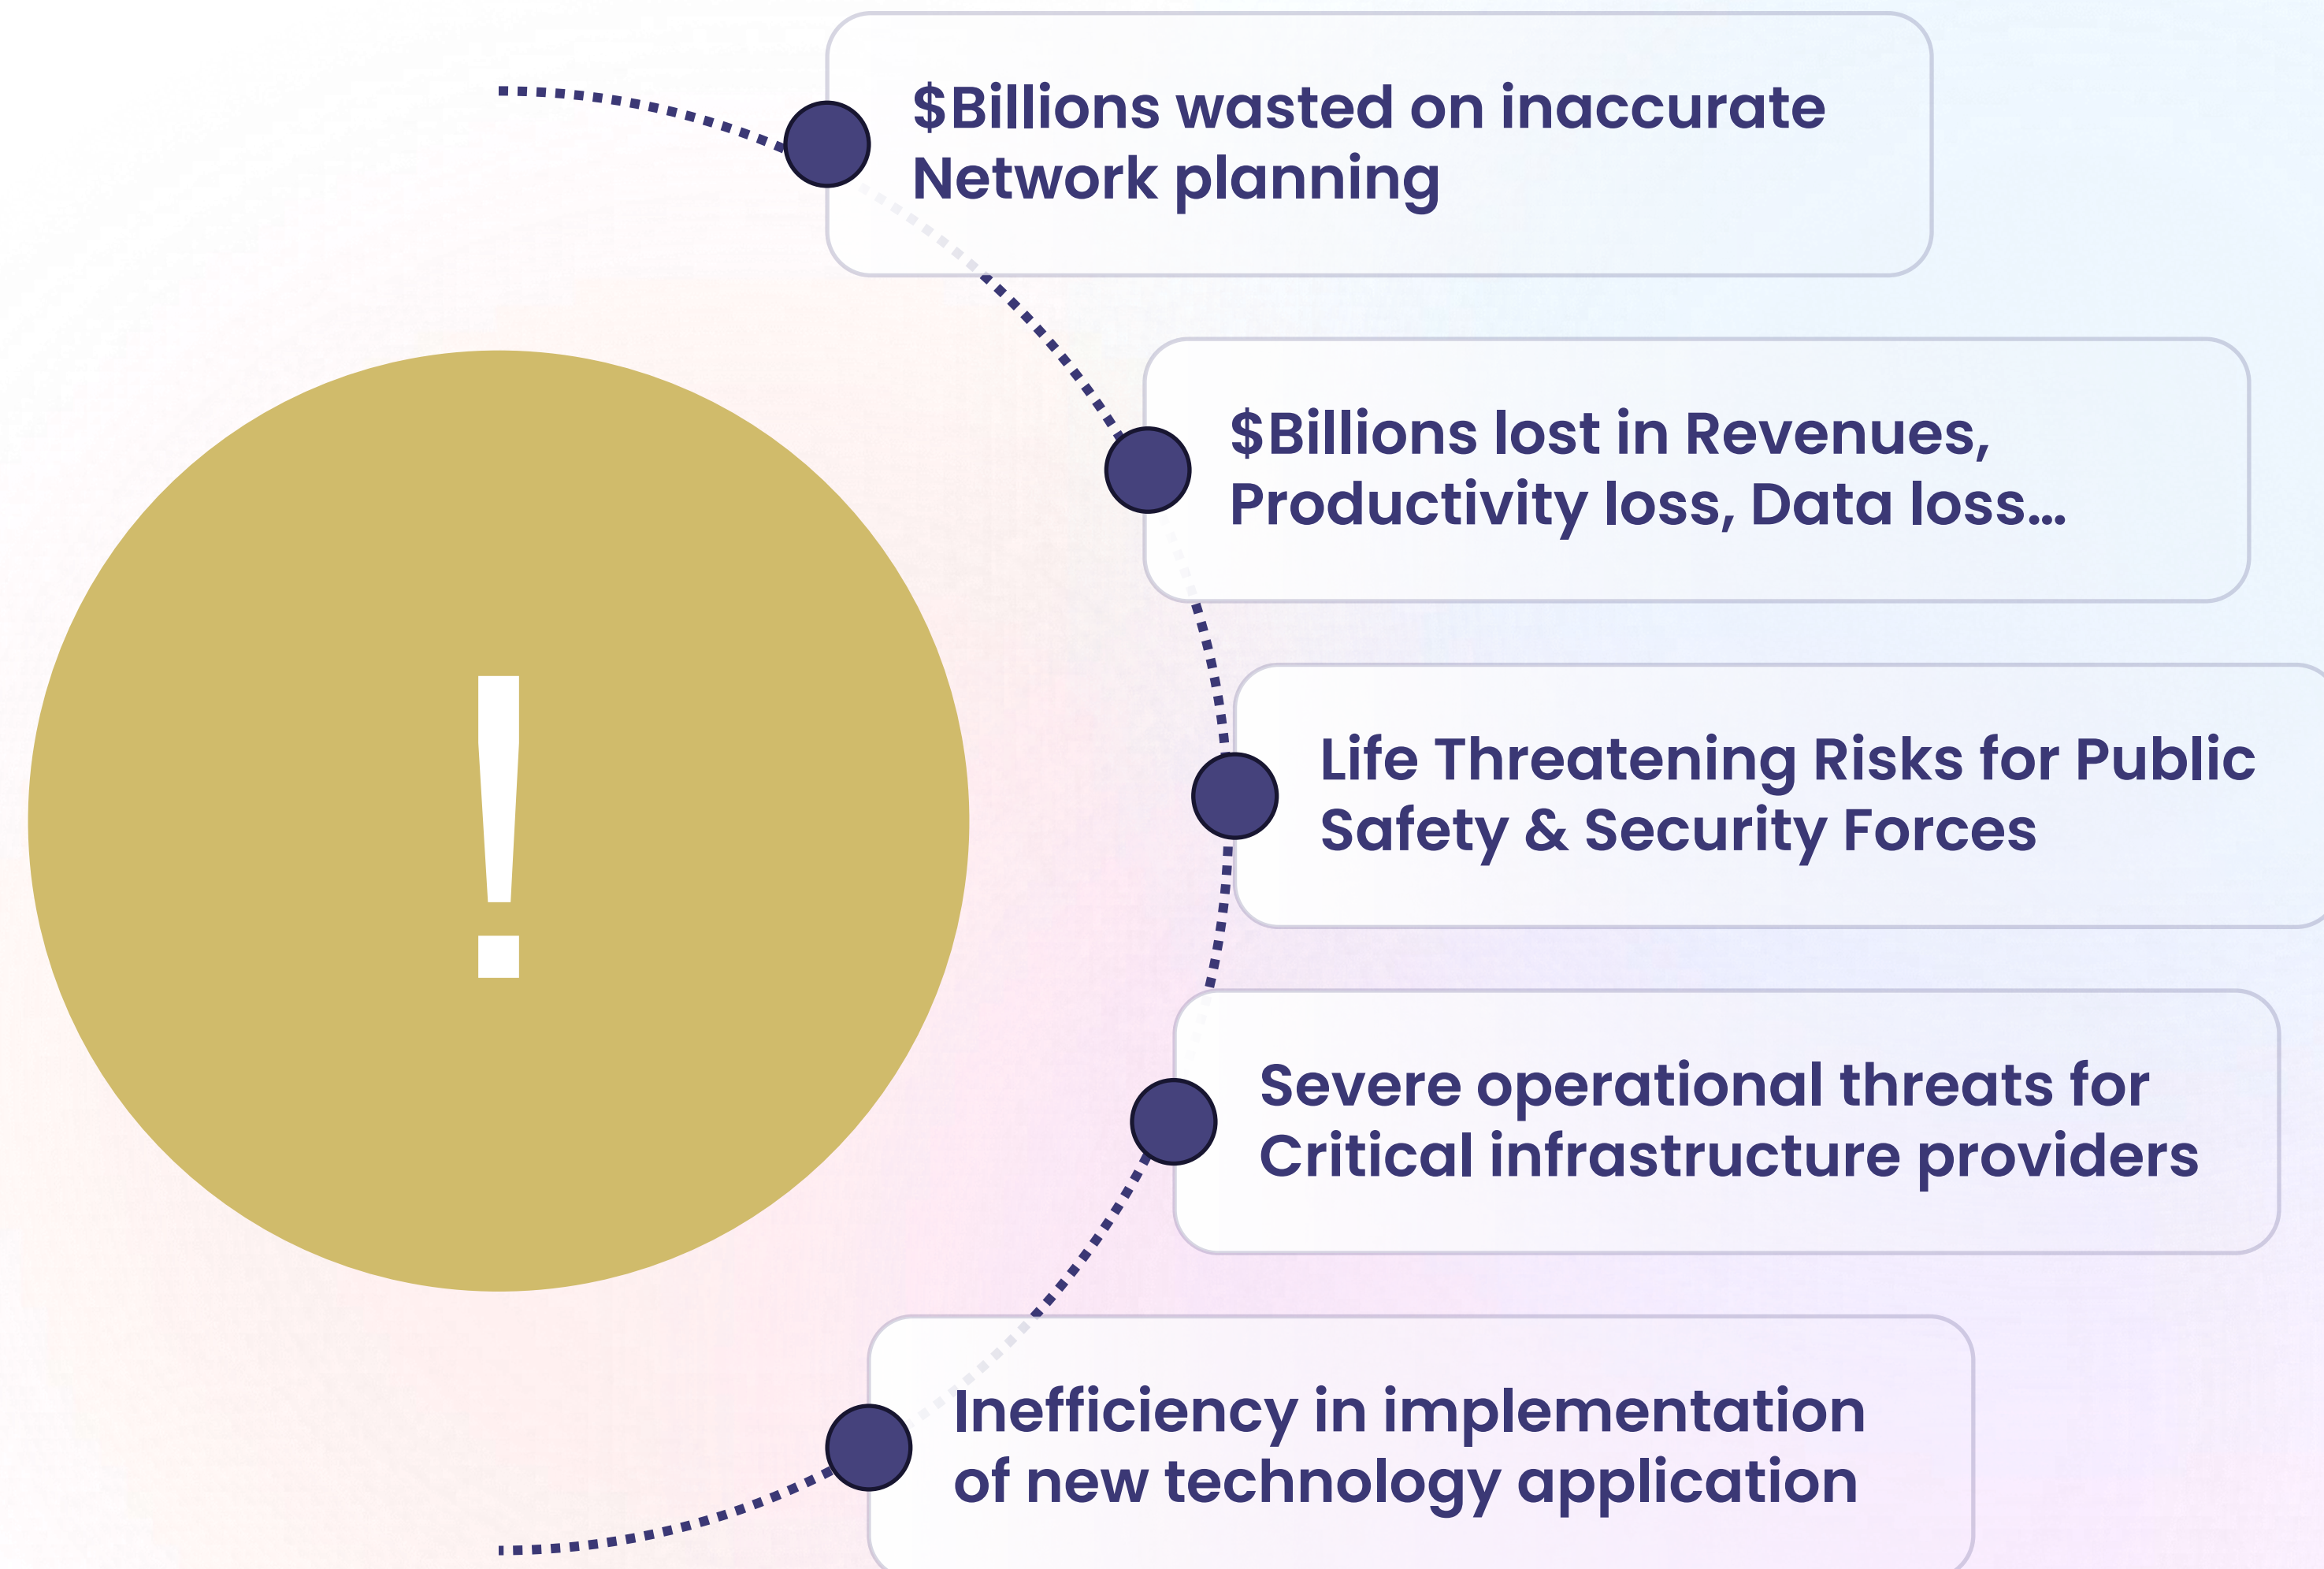

# Flycomm Real World Application

Intended for Public safety & Security forces, Critical Infrastructure providers, and Smart Cities.

- 1 Dynamic monitoring & managing of wireless coverage & connectivity
- 2 Optimized data networks for outdoor, indoor and aerial environment
- 3 Optimized data networks for various & all needed applications
- 4 Centralized platform for Planning, Mapping , Monitoring & Managing
- 5 Intuitive & easy-to-use platform that enables any personnel to seamlessly access and manage critical wireless connectivity
- 6 Continually adding new capabilities while using cutting-edges technologies

# Flycomm's technology enables Visibility, Managing & Planning

Through expansive data analysis and unique AI algorithms, Flycomm simplifies the planning, monitoring, and management of wireless connectivity, making communication landscapes smart and effortless.

## Lack of visibility in wireless communication leads to:

Our world is greatly challenged & impacted by **the Lack of Visibility** of wireless communication.

Meanwhile, the world is becoming **critically dependent** on wireless communication.

## Leveraging Flycomm's Platform leads to:

Flycomm **the Power of Visibility** applied to Network Limitations

Flycomm the smartest management & planning AI-powered platform **for critical wireless applications.**