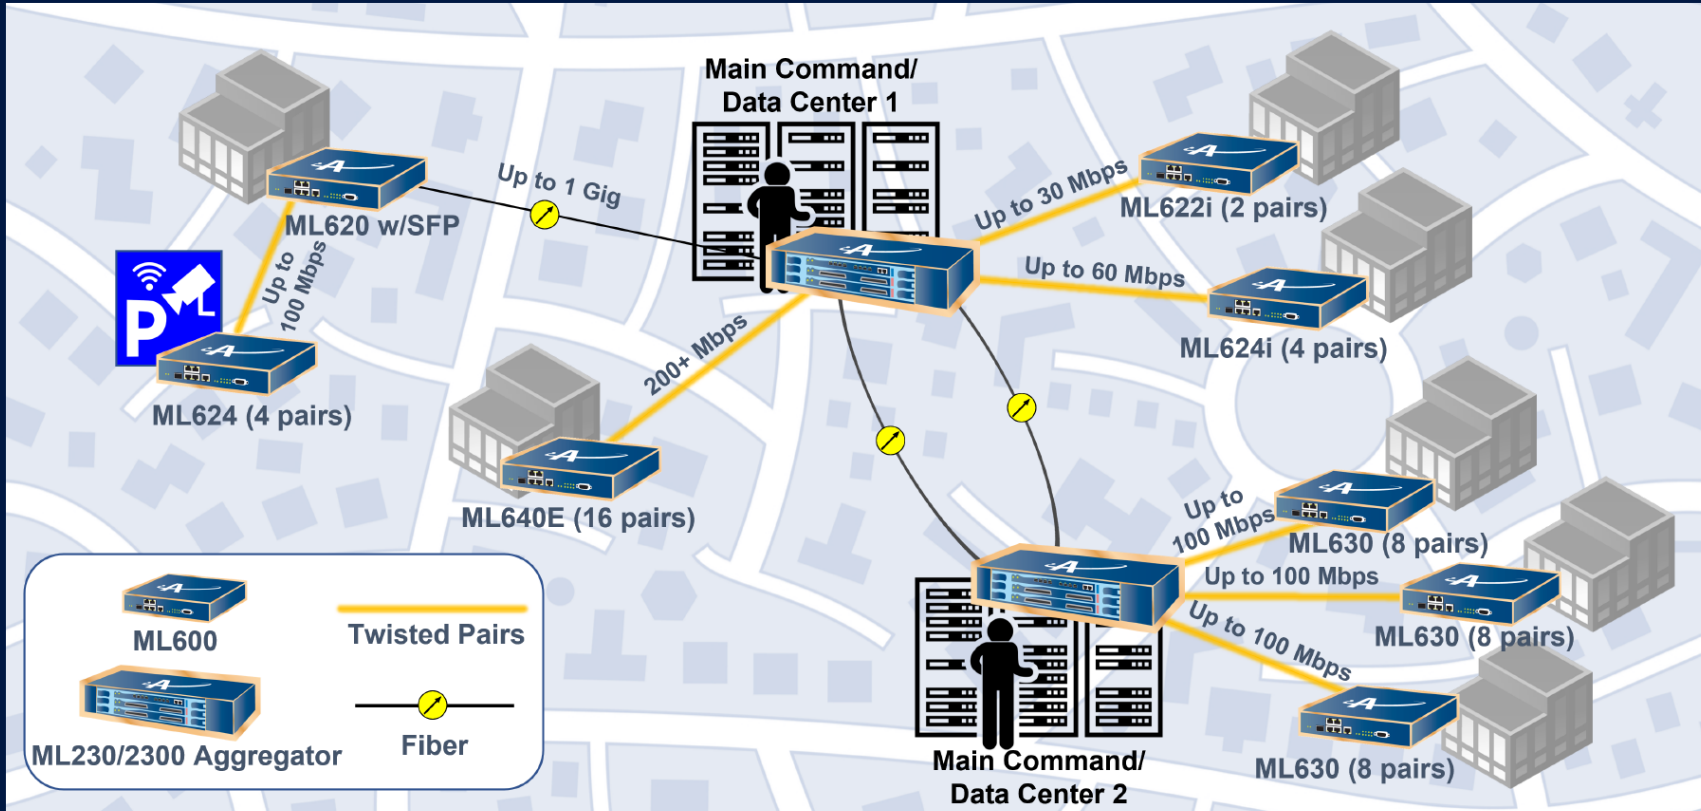

BUILT FOR CRITICAL INFRASTRUCTURE NETWORKS

Smart City/ITS

Smart Rail

Utilities

Telecommunications

Military

Airports

Utilized in
40+
countries

CAMPUS USE CASE

Drop & Continue, Ring, or Linear Topologies

- **Access Control**
- **HVAC Monitoring**
- **Internet for dorms, barracks, etc.**
- **Surveillance Cameras**
- **VoIP**

TRAFFIC INTERSECTION USE CASE

Drop & Continue, Ring, or Linear Topologies

Aggregation Switch

Hybrid Fiber-Copper Switch

Fiber Switch

EMS Remote Monitoring/Provisioning

MULTI-TENANT UNIT USE CASE #1

Last Mile Broadband

- Fiber to the cabinet
- Fiber extension over existing wiring to the building
- Gigabit throughout the building over existing wiring. No rewiring needed.