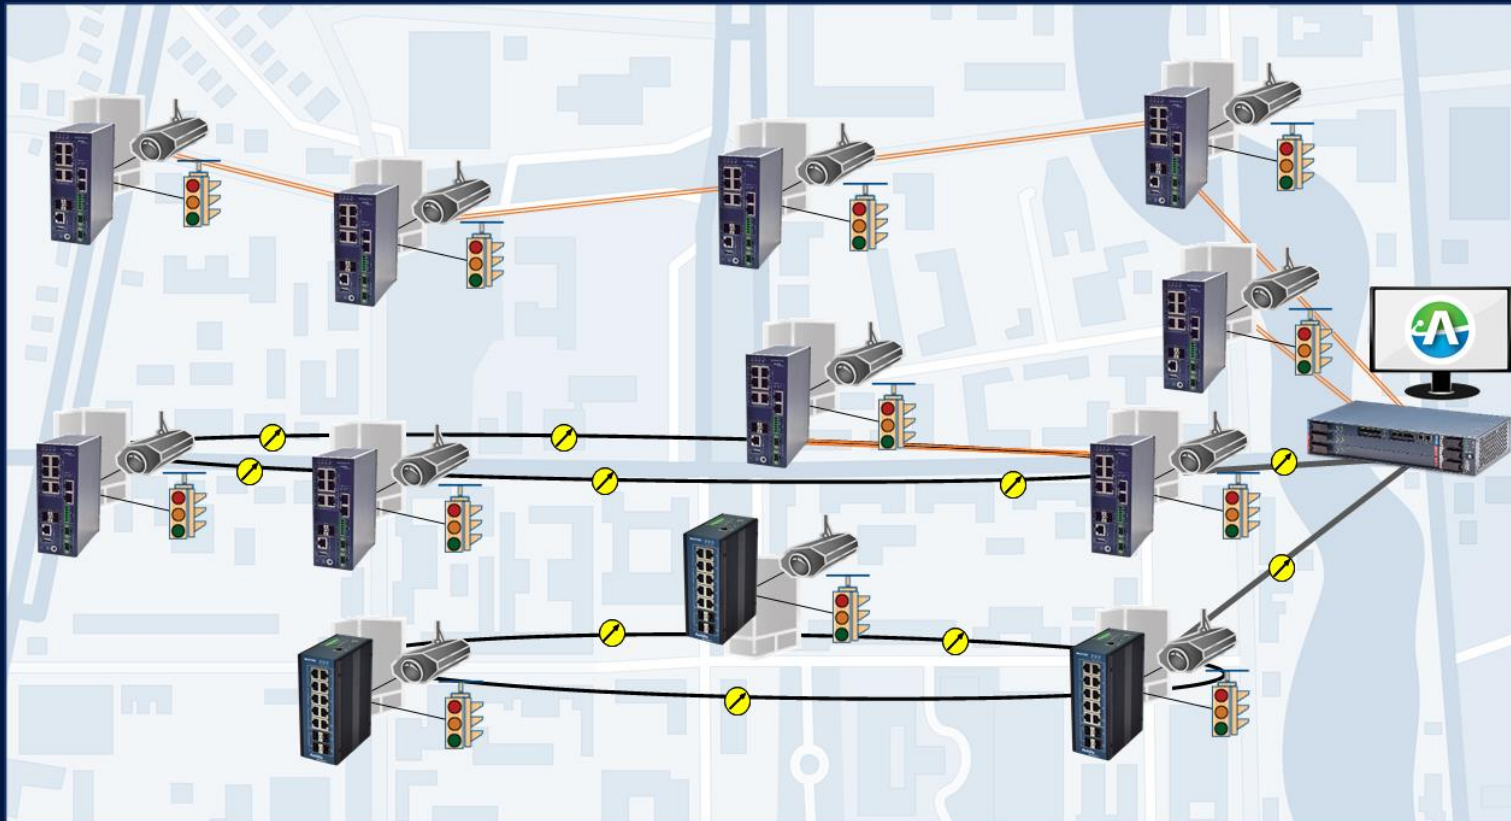

BUILT FOR CRITICAL INFRASTRUCTURE NETWORKS

Smart City/ITS

Smart Rail

Utilities

Telecommunications

Military

Airports

Utilized in
40+
countries

CAMPUS USE CASE

Drop & Continue, Ring, or Linear Topologies

- **Access Control**
- **HVAC Monitoring**
- **Internet for dorms, barracks, etc.**
- **Surveillance Cameras**
- **VoIP**

TRAFFIC INTERSECTION USE CASE

Drop & Continue, Ring, or Linear Topologies

Aggregation Switch

Hybrid Fiber-Copper Switch

Fiber Switch

EMS Remote Monitoring/Provisioning

MULTI-TENANT UNIT USE CASE #1

Last Mile Broadband

- Fiber to the cabinet
- Fiber extension over existing wiring to the building
- Gigabit throughout the building over existing wiring. No rewiring needed.