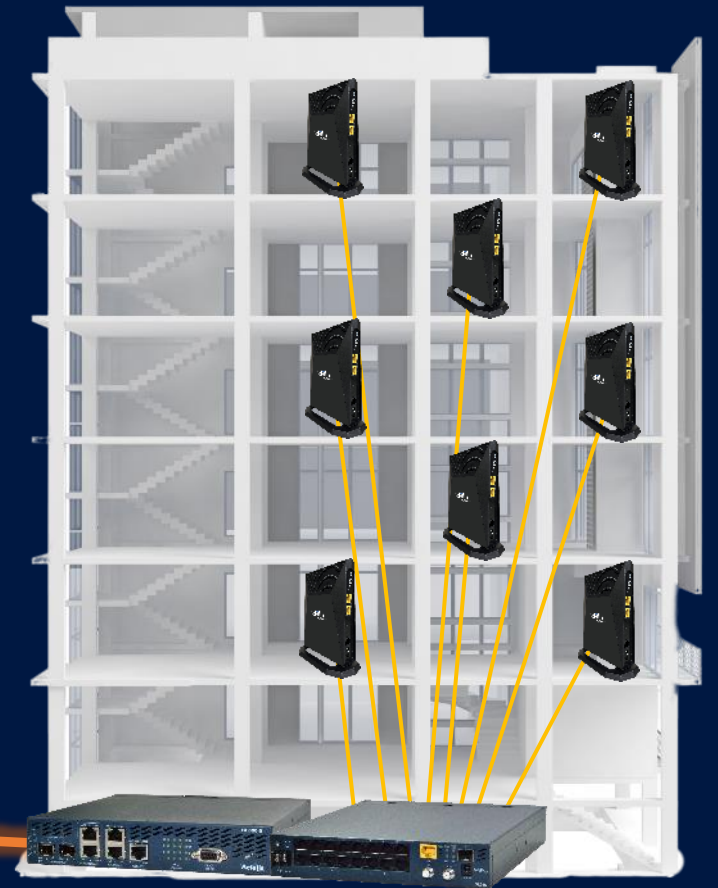

5GB

To the building with
GL800

1GB

Throughout
the building
with GL900