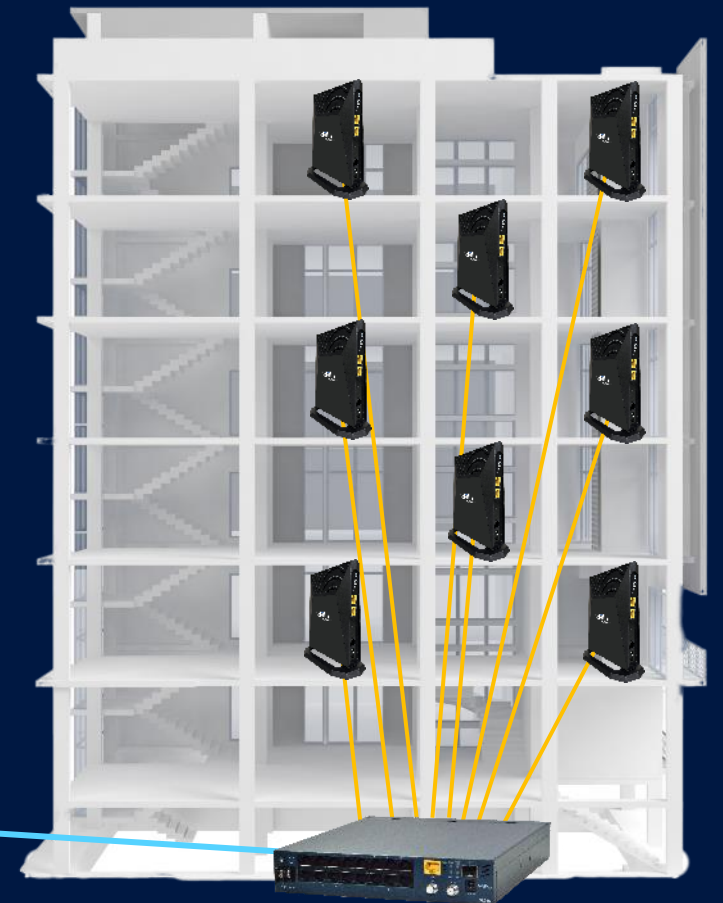

1GB

Throughout
the building
with GL900

Fiber to the
building

DIGITIZE AND POWER UP YOUR IP CAMERAS OVER EXISTING COAX

**MIGRATE FROM
ANALOG TO DIGITAL.
NO REWIRING.**

MetaLIGHT 622i

Use existing copper and coax for digital cameras.