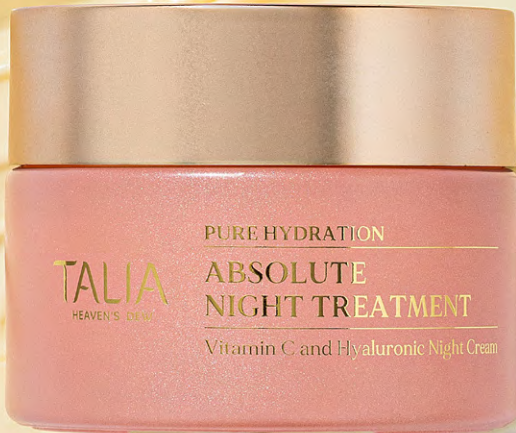

# ANTIOXIDANT C+ FOAMING CLEANSER

FLORAL RENAISSANCE

755101

# MOISTURIZING GLOW POWER CREAM

PURE HYDRATION

754016

TALIA  
HEAVEN'S DEW

PURE HYDRATION

ABSOLUTE  
NIGHT TREATMENT

Vitamin C and Hyaluronic Night Cream

# ABSOLUTE NIGHT TREATMENT

PURE HYDRATION

754017

# INTENSE FACIAL SERUM

PURE HYDRATION

754018

TALIA  
HEAVEN'S DEW

PURE HYDRATION

AQUAMARINE  
EYE COMPLEX

Soja & Rice Proteins | Hyaluronic Acid

TALIA  
HEAVEN'S DEW